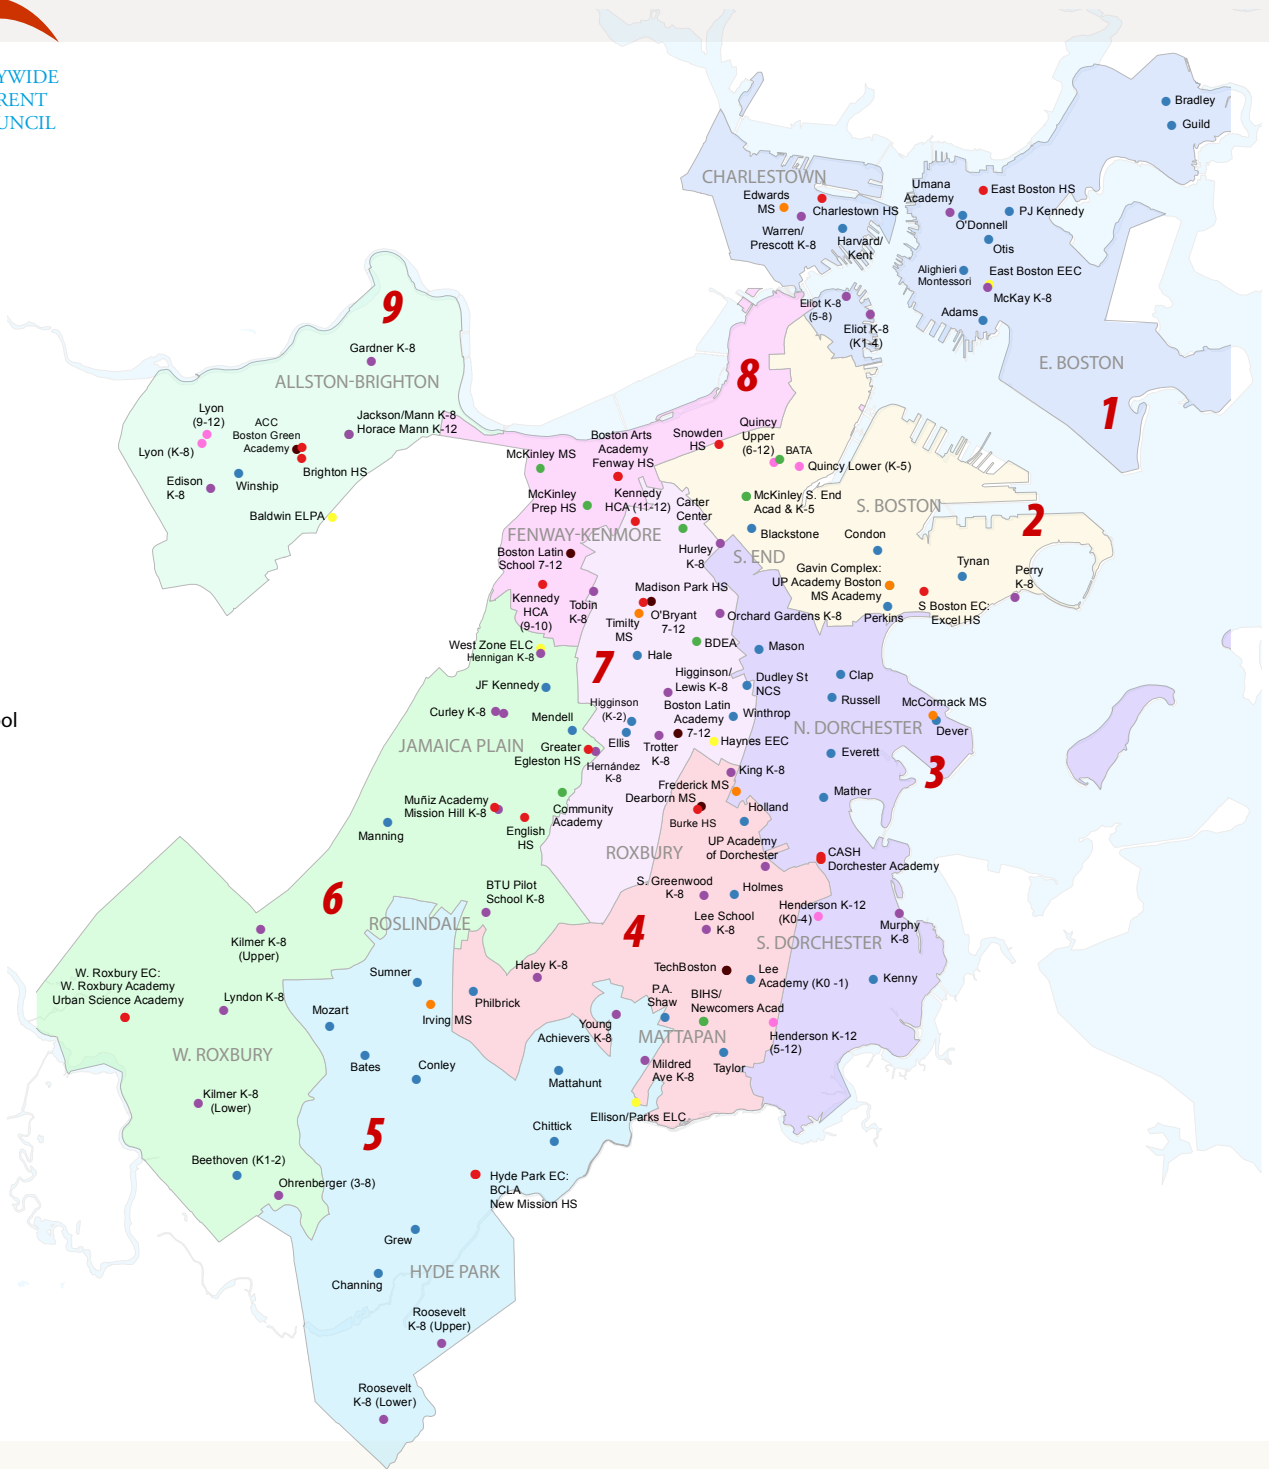

Citywide Parent Council Parent Organizing Map

Boston Public Schools by Boston City Council District

LEGEND

- ELC/EEC
- K-5
- K-8
- K-12
- Middle School
- 6/7-12
- High School
- Special

DISTRICT 1 - Councillor LaMattina

- Adams
- Alighieri Montessori
- Bradley
- Charlestown H
- East Boston EEC
- East Boston HS
- Edwards MS
- Eliot K-8
- Guild
- Harvard/Kent
- McKay K-8
- Otis
- O'Donnell
- PJ Kennedy
- Warren/Prescott K-8
- Umana Academy

DISTRICT 2 - Councillor Linehan

- BATA
- Blackstone
- Condon
- Gavin Complex: MS Academy
- Gavin Complex: UP Academy Boston
- McKinley
- Perkins
- Perry K-8
- Quincy Lower (K-5)
- Quincy Upper (6-12)
- Snowden HS
- S. Boston EC: Excel HS
- S. End Acad & K-5
- Tynan

DISTRICT 3 - Councillor Baker

- CASH
- Clap
- Dever
- Dorchester Academy
- Everett
- Frederick MS
- Henderson K-12 (K0-4)
- Kenny
- Mason
- Mather
- McCormack MS
- Murphy K-8
- Russell

Citywide Parent Council Parent Organizing Map